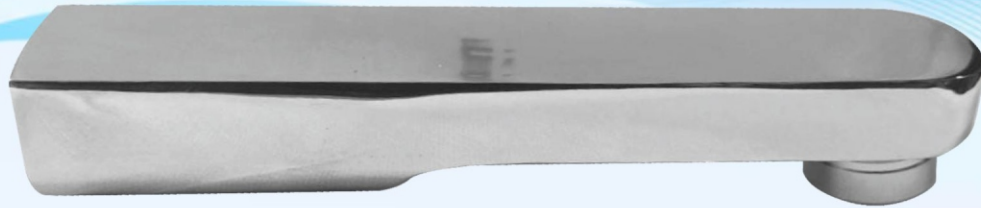

Note: Available in All Collection

SHOWERS

SS BODY WITH BRASS PARTS WITHOUT ARM

BRASS C.P SPOUT (WITHOUT FLANGE)

AJEET
BATH FITTINGS

OPEL
Plain Spout

OPEL
2 in 1 Spout

SQUARE
Plain Spout

SQUARE
2 in 1 Spout

ARYA
Health Faucet

DOVE
Health Faucet

DISNEY
Health Faucet

MARVEL
Health Faucet

ROUND
Health Faucet

ROVER
Health Faucet

SQUARE
Health Faucet