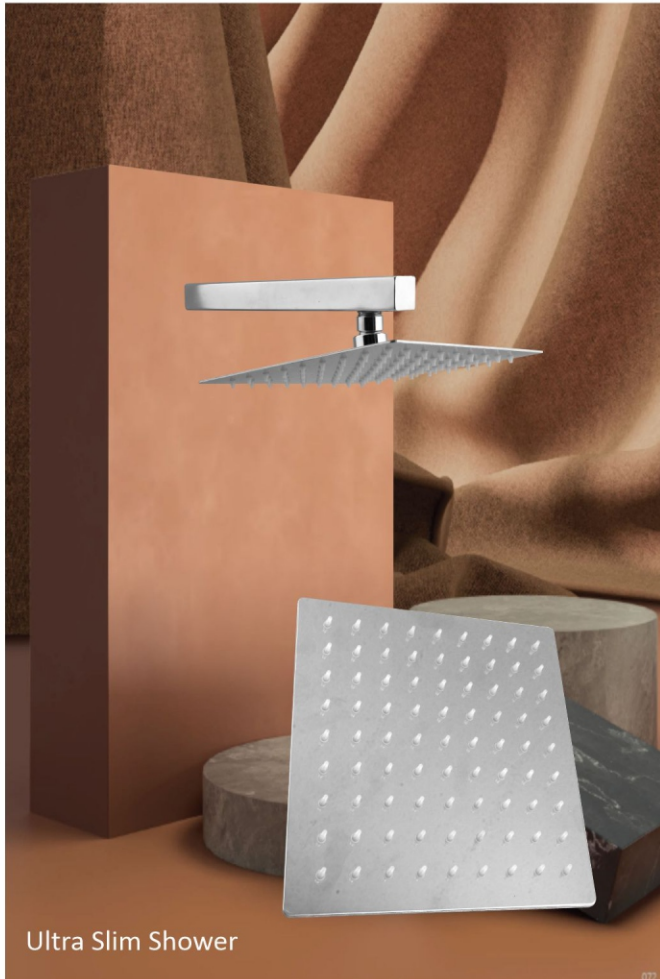

Note: Available in AROMA & OPAL Collection Only

Note: Available in NICE & FUSSION Collection Only

HIGH NECK PILLAR COCK 9"/12"

QUARTER TURN HEAVY CARTRIDGE 15MM WITHOUT FLANGE

Note: Available in All Collection

Note: Available in All Collection

SHOWERS

SS BODY WITH BRASS PARTS WITHOUT ARM

BRASS C.P SPOUT (WITHOUT FLANGE)

AJEET
BATH FITTINGS

OPEL
Plain Spout

OPEL
2 in 1 Spout

SQUARE
Plain Spout